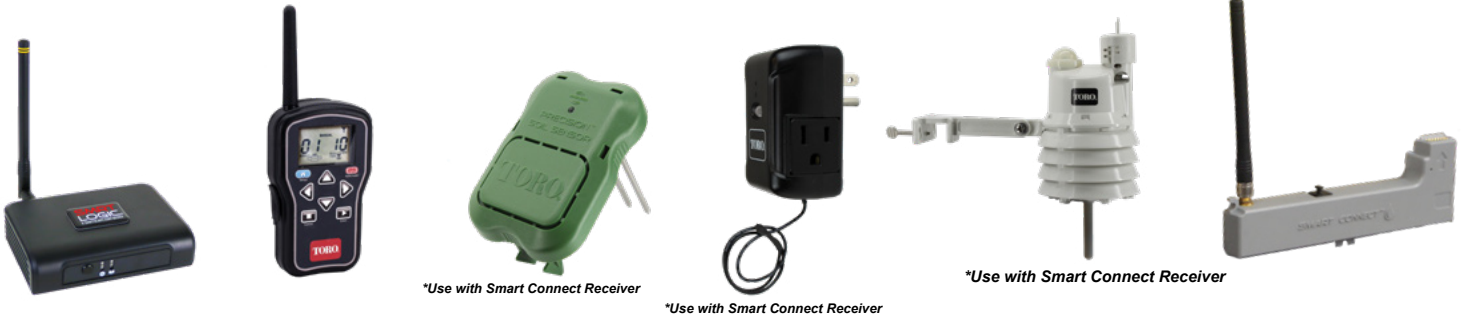

TORO EVOLUTION CONTROLLER

FEATURES

- * 4 Zones Expandable to 16 Zones
- * Automatic and Manual Operation
- * Up To 12 Start Times Per Day
- * Weather-Resistant, Lockable Case
- * Programmable Valve runtime from 1 second to 24 hours
- * Operate up to 4 Valves at one time
- * Capable of running 3 schedules in different time windows
- * Can be used for Misting/Propagation Applications
- * Capable of Programming Valves in seconds, minutes or hour intervals
- * Loop Watering Optional
- * Pulse Watering Optional
- * WATER OFF Timer from 1-14 Days
- * Rain Sensor Compatible
- * Soil Sensor Compatible
- * Wireless Handheld Remote Compatible

- * 110 Volt AC Power Supply
- * 24 Volt Valves

4 Station Controller....	EVO-4AG.....	\$ 235.00
4 Zone Module.....	EMOD-4.....	\$ 36.00
12 Zone Module.....	EMOD-12.....	\$ 112.00

EVOLUTION ACCESSORIES

Wireless Internet Gateway	Wireless Handheld Remote	Wireless Soil Sensor	Wireless Auxiliary Relay	Wireless Weather Sensor	Smart Connect Plug-In Receiver
#EVO-IG	#EVO-HH	#PSS-SEN	#EVO-AR	#EVO-WS	#EVO-SC
\$85.00	\$62.00	\$65.00	\$92.00	\$62.00	\$62.00

WIRELESS CONTROLLER

PROGRAMING FEATURES

- * Up to 6 daily start cycles.
- * Program timing adjustable from 10 seconds to 12 hours in 1 second increments.
- * Automatic or manual operation.
- * Includes 4 different irrigation plans. Select between weekly, periodical days, even/odd days or a defined time frame.
- * **Smartphone bluetooth controller; must download the II.RI app available on the Google Play or Apple App store.**
- * Able to connect to controller from up to 32' away!
- * Maximum 116 PSI working pressure.