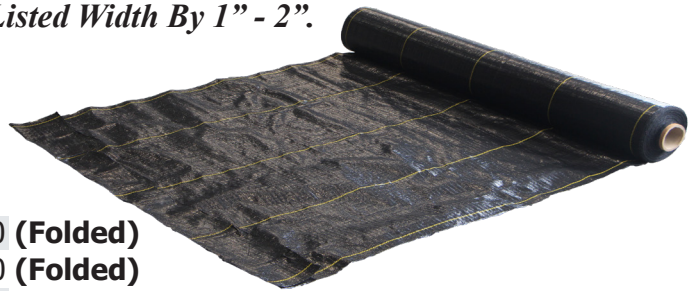

WOVEN GROUND COVER

Tough 3.2 oz. u.v. stabilized polypropylene, permeable to water and nutrients. Controls grass and weeds in your mum fields and greenhouses; under gravel walkways & between raised beds. Yellow stripes approximately every 12" for easy plant alignment. Approx 10-15 year lifetime if no heavy traffic!

Note: Ground Covers May Exceed Listed Width By 1" - 2"

Part #	Size	Wt.	Price
GC3	3' x 300'	23lb	UPS..... $38.00
GC4	4' x 300'	30lb	UPS..... $48.00
GC6	6' x 300'	45lb	UPS..... $73.00
GC10	10' x 300'	76lb	Truck Freight..... $124.00 (Folded)
GC12	12' x 300'	94lb	Truck Freight..... $149.00 (Folded)
GC15	15 x 300'	115lb	Truck Freight..... $190.00 (Folded)