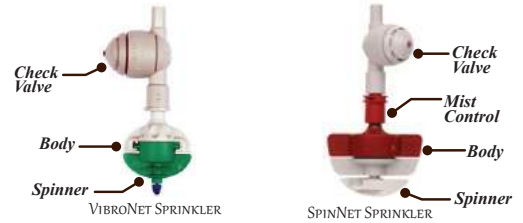

# NETAFIM GREENHOUSE SPRINKLER

Netafim SpinNet and VibroNet Sprinklers produce high levels of watering uniformity with drip-less sprinklers specifically designed for a full range of bedding plant applications.

All in row spacing is 3' [4' above crop] and 35 PSI or higher.

Item#	Description	Dia. Spray	Flow	Bag Qty	Price
1080	Vibro-Net blue mister	3' to 5'	10.5 gph	25	\$ 2.10
5110	Vibro-Net green mister	4' to 6'	13.2 gph	25	\$ 2.10
2030	SpinNet red body red mist, blue spinner	12' to 16'	18.4 gph	25	\$ 2.10
1805	SpinNet yellow body brown mist, gray spinner	12' to 16'	23.4 gph	25	\$ 2.10
0805	SpinNet red body red mist, green spinner	18' to 24'	18.4 gph	25	\$ 2.10
4005	SpinNet brown body brown mist, green spinner	20' to 24'	23.4 gph	25	\$ 2.10