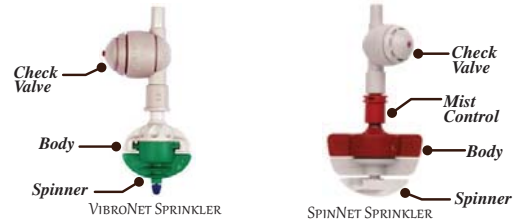

Item#	Description	Dia. Spray	Flow	Bag Qty	Price/Ea
1080	Vibro-Net Blue mister	3' to 5'	10.5 gph	25	$ 2.10
5110	Vibro-Net Green mister	4' to 6'	13.2 gph	25	$ 2.10
2030	SpinNet red body Red mist, Blue spinner	12' to 16'	18.4 gph	25	$ 2.10
1805	SpinNet yellow body Brown mist, Gray spinner	12' to 16'	23.4 gph	25	$ 2.10
0805	SpinNet red body Red mist, Green spinner	18' to 24'	18.4 gph	25	$ 2.10
4005	SpinNet brown body Brown mist, Green spinner	20' to 24'	23.4 gph	25	$ 2.10

Sprinkler Check Valve Only

Item#	Description	Bag Qty	Price
2987	Blue Tip (Opens @ 22 PSI)	25	$ 0.99
3005	Purple Tip (Opens @ 30 PSI)	25	$ 1.15

Hanging Tube with Weight and Adapter

Part#	Drop Tube Length	Bag Qty.	Price
4060	12"	25	$ 0.95
4450	18"	25	$ 0.99
5860	24"	25	$ 1.05
7160	36"	25	$ 1.15
8350	48"	25	$ 1.25

Use #DRIPP or #EZP10 punch tools(Page 34)

One Line Solutions for Single Bay or Quonset

Bay Width (ft)	Spacing Between Sprinklers (ft)	Height Above Crop		
		2' - 3'	4' - 5'	6' - 7'
10	3	R-R-BL	-	-
12	3	R-R-BL	R-R-BL	-
14	3	BR-BR-BL	BR-BR-BL	R-R-BL
15	3	R-R-GY	BR-BR-BL	R-R-BL
16	3	R-R-GY	BR-Y-GY	R-R-BL
18	3	R-R-GN	BR-Y-GY	BR-Y-GY
20	3	-	R-R-GN	BR-BR-GN
22	3	-	R-R-GN	BR-BR-GN
24	3	-	-	BR-BR-GN

Two Line Solutions for Single Bay or Quonset

Bay Width (ft)	Spacing Between Sprinklers (ft)	Spacing Between Sprinkler Lines (ft)	Height Above Crop		
			3'	4' - 5'	6' - 7'
20	3	11	R-R-BL	-	-
22	3	12	R-R-BL	R-R-BL	-
24	3	12	R-R-BL	R-R-BL	R-R-BL
26	3	14	BR-BR-BL	R-R-BL	R-R-BL
28	3	15	BR-BR-BL	R-R-BL	R-R-BL
30	3	16	R-R-GY	R-R-GY	BR-BR-BL
32	3	17	R-R-GN	R-R-GY	BR-BR-BL
34	3	18	R-R-GN	R-R-GY	BR-BR-BL
36	3	19	R-R-GN	R-R-GY	R-R-BL
38	3	20	BR-BR-GN	R-R-GN	R-R-GN

Ordering Guide

Code	Description	Model Number	Flow (GPH)
VN-BL	VibroNet Blue Nozzle w/Check Valve	0354040L-B	10.4
VN-GN	VibroNet Green Nozzle w/Check Valve	0354050L-B	13.2
R-R-BL	SpinNet Red Mist Control, Red Body, Blue Spinner w/Check Valve	0355120070BL-B	18.4
BR-BR-BL	SpinNet Brown Mist Control, Brown Body, Blue Spinner w/Check Valve	0355160090BL-B	23.4
R-R-GY	SpinNet Red Mist Control, Red Body, Grey Spinner w/Check Valve	03551200070L-B	18.4
BR-Y-GY	SpinNet Brown Mist Control, Yellow Body, Grey Spinner w/Check Valve	03552000090L-B	23.4
R-R-GN	SpinNet Red Mist Control, Red Body, Green Spinner w/Check Valve	03551200070GL-B	18.4
BR-BR-GN	SpinNet Brown Mist Control, Brown Body, Green Spinner w/Check Valve	03551600090GL-B	23.4