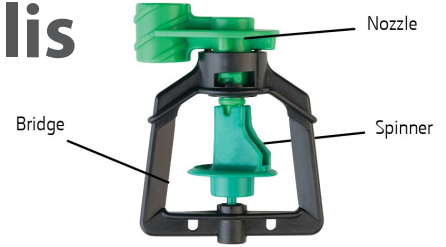

FLF Low Flow Fog Spray

Growers choose the Rivulis FLF Low Flow Fog Spray for irrigation and as a method to alter the humidity and the evaporative climate in both greenhouses and high tunnels. The FLF is so versatile that it can be used as part of a cooling system in husbandry or for irrigation in both cutting propagation and seed germination. Because of the unique vortex flow, the FLF delivers the finest droplets even at low flow rates. Team up the FLF Low Flow Fog Spray with an anti-leak valve and you've got a system with some serious control. Once the irrigation system is shut off there is no more flow through the fog spray. 50-70 PSI operating pressure.

ITEM#	DESCRIPTION	GPH	PRICE
3679	Single Fogger with Anti-drip	1.5	\$ 1.95
8234	2-Way Fogger only	3.1	\$ 1.25
3664	4-Way Fogger only	6.1	\$ 2.25
0236	Anti-drip only		\$ 1.15

37

Anti-drip;
Opens at 51 PSI
Closes at 20 PSI

RONDO MICRO SPRINKLER

HANGING GREENHOUSE SPRINKLER

The Rondo Micro Sprinkler is a great choice for greenhouses. With a wide range of features and flexible installation options, Rondo Micro Sprinklers deliver gentle water droplets throughout a consistent spray pattern. 36-58 PSI operating pressure.

Upside Down Assembly

Complete with sprinkler (specify nozzle and spinner color), anti-drip, tube, weight & connector

ITEM#	DESCRIPTION	PRICE
RS70-2	2 Ft. drop tube	\$2.95
RS70-3	3 Ft. drop tube	\$3.10
RS70-4	4 Ft. drop tube	\$3.20
PW-125	Clip-on weight only	\$0.50