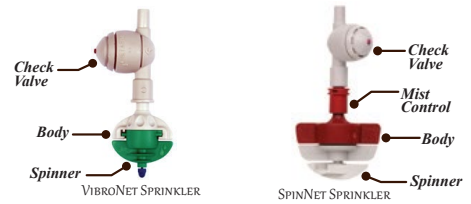

Item#	Description	Dia. Spray	Flow	Bag Qty	Price/Ea
1080	Vibro-Net Blue mister	3' to 5'	10.5 gph	25	$ 2.10
5110	Vibro-Net Green mister	4' to 6'	13.2 gph	25	$ 2.10
2030	SpinNet red body Red mist, Blue spinner	12' to 16'	18.4 gph	25	$ 2.10
1805	SpinNet yellow body Brown mist, Gray spinner	12' to 16'	23.4 gph	25	$ 2.10
0805	SpinNet red body Red mist, Green spinner	18' to 24'	18.4 gph	25	$ 2.10
4005	SpinNet brown body Brown mist, Green spinner	20' to 24'	23.4 gph	25	$ 2.10

Use #DRIPP or #EZP10 punch tools (Page 36)

Sprinkler Check Valve Only

Item#	Description	Bag Qty	Price
2987	Blue Tip (Opens @ 22 PSI)	25	$ 1.10
3005	Purple Tip (Opens @ 30 PSI)	25	$ 1.15

Hanging Tube with Weight and Adapter

Part#	Drop Tube Length	Bag Qty.	Price
4060	12"	25	$ 0.95
4450	18"	25	$ 0.99
5860	24"	25	$ 1.05
7160	36"	25	$ 1.15
8350	48"	25	$ 1.25
48X	Extension Tube	25	$ 0.90

Bay Width (ft)	Spacing Between Sprinklers (ft)	Height Above Crop		
		2' - 3'	4' - 5'	6' - 7'
10	3	R-R-BL	-	-
12	3	R-R-BL	R-R-BL	-
14	3	BR-BR-BL	BR-BR-BL	R-R-BL
15	3	R-R-GY	BR-BR-BL	R-R-BL
16	3	R-R-GY	BR-Y-GY	R-R-BL
18	3	R-R-GN	BR-Y-GY	BR-Y-GY
20	3	-	R-R-GN	BR-BR-GN
22	3	-	R-R-GN	BR-BR-GN
24	3	-	-	BR-BR-GN

Bay Width (ft)	Spacing Between Sprinklers (ft)	Spacing Between Sprinkler Lines (ft)	Height Above Crop		
			3'	4' - 5'	6' - 7'
20	3	11	R-R-BL	-	-
22	3	12	R-R-BL	R-R-BL	-
24	3	12	R-R-BL	R-R-BL	R-R-BL
26	3	14	BR-BR-BL	R-R-BL	R-R-BL
28	3	15	BR-BR-BL	R-R-BL	R-R-BL
30	3	16	R-R-GY	R-R-GY	BR-BR-BL
32	3	17	R-R-GN	R-R-GY	BR-BR-BL
34	3	18	R-R-GN	R-R-GY	BR-BR-BL
36	3	19	R-R-GN	R-R-GY	R-R-BL
38	3	20	BR-BR-GN	R-R-GN	R-R-GN

FLF Low Flow Fog Spray

Growers choose the Rivulis FLF Low Flow Fog Spray for irrigation and as a method to alter the humidity and the evaporative climate in both greenhouses and high tunnels. The FLF is so versatile that it can be used as part of a cooling system in husbandry or for irrigation in both cutting propagation and seed germination. Because of the unique vortex flow, the FLF delivers the finest droplets even at low flow rates. Team up the FLF Low Flow Fog Spray with an anti-leak valve and you've got a system with some serious control. Once the irrigation system is shut off there is no more flow through the fog spray. 50-70 PSI operating pressure.