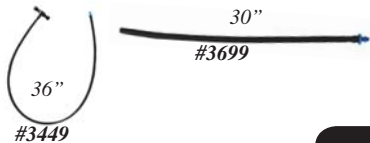

PRE-CUT RISER TUBING