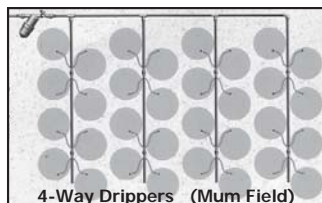

4-Way Pot Drippers For Mums

Assembled w/ Angle Peg & Dripper

#DB-18-32	18" x 32"	\$ 1.08
#DB-24-36	24" x 36"	\$ 1.12

Individual Parts

#AP10	Angle dripper peg	\$.10
#SP10	Straight dripper peg .	\$.10
#SD120	2 GPH emitter	\$.30
#4WTA.....	4-Way top adapter....	\$.07
#4WBA	4-Way bottom adp....	\$.07
#0172.....	Tubing, 100'	\$ 9.00
#8233.....	Non Regulating Peg. .	\$.08

4-WAY FLOW REGULATED POT DRIPPER

This 4 outlet dripper assembly works good for potted plants in greenhouses and outdoors. Works especially well for potted mums.

Features; When system is shut off, all drippers stop dripping at the same time! No more flooded pots from drained laterals! Individual dripper sticks can be shut off. Comes assembled complete with flow regulated dripper, 4 tubes, and 4 dripper pegs.