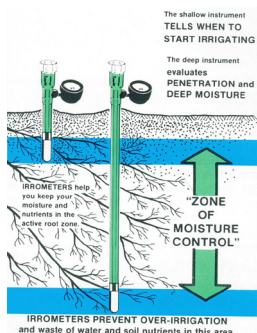

BULB PLANTER Item # P2400

\$ 13.50

*Strong durable steel head
*11 1/2" deep head
*Punches 2 1/4" core.

This hand bean planter plants various seeds through plastic or bare soil. Features a spring loaded seed opener.

Item # P1322

\$ 55.00

Adjustable stop

SOIL MOISTURE INDICATORS

The Irrrometer saves water and fertilizer!

Soil is like a sponge. Once wet, irrigating it further will neither make it hold more water, nor retain water longer. With an Irrrometer, optimum irrigation cycles can be established and scheduled. This saves not only water, but all other cost of irrigation as well.

Watermark Sensors

METER

SENSOR

METER

SENSOR

Features

- * Range from 10-200 centibars
- * Linear accuracy even in moist soils (below 50 centibars)
- * Not effected by freezing temperatures
- * Internal compensation for commonly found salinity levels
- * Accuracy and stability
- * Converts electrical resistance reading of sensor to centibars of suction