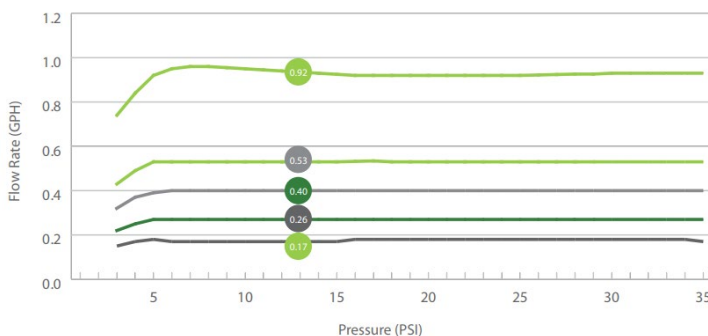

Standard Product (Configurations)

*Flow Rate based on 10 PSI

D5000 PREMIUM PRESSURE COMPENSATING Drip-Line

40 Independent Inlet Filters

Extra Large Flow Labyrinth

Full Size Outlet Pool

D5000 PC / PCAS Flow vs Pressure

Features & Benefits

- Ideal for uneven terrain
- Most Clog Resistance
- Longer Run Lengths
- Wide Range of Pressure Regulation
- Anti-Siphon Option
- Wide range of flow rates, diameters & spacings
- Continuously self-flushing mechanism to help reduce clogging
- Can be used in surface or sub-surface applications
- Agriculture, greenhouse or nursery applications
- Multi-Season Use

Model Number	Max Row Length	Wall (Mil)	Dripper Spacing	GPM/100' Flow Rate	Roll Length	Price	10 Rolls +
D515-12-430	774	15	12	0.430	2,625'	\$145.00	\$139.00
D515-18-290	1,070	15	18	0.280	2,625'	\$128.00	\$122.00

*More flow rates & dripper spacing available