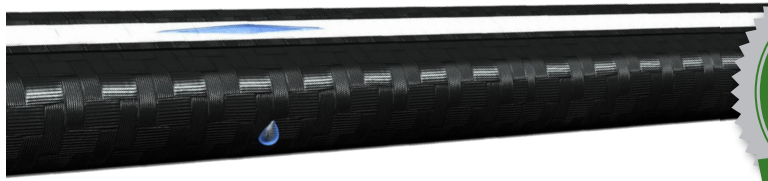

Rivulis
RESERVE
drip tape

A premium drip tape designed to outperform your expectations of a drip tape. Rivulis Reserve Drip Tape was designed from the ground up to create the best experience for the grower, with superior consistency, uniformity and strength.

Rivulis Reserve Premium Drip Tape

Model Number	Max Row Length	Wall (Mil)	Dripper Spacing	GPM/100' Flow Rate	Roll Length	Price	10 Rolls +
RV508-12-260	950'	8	12	0.260	7,500'	\$162.00	\$156.00
RV508-08-380	750'	8	8	0.380	7,500'	\$162.00	\$156.00
RV508-12-500	550'	8	12	0.500	7,500'	\$162.00	\$156.00
RV508-08-750	450'	8	8	0.750	7,500'	\$162.00	\$156.00

Standard Product (Configurations)

*Flow Rate based on 10 PSI

D5000 PREMIUM PRESSURE COMPENSATING Drip-Line

40 Independent Inlet Filters

Extra Large Flow Labyrinth

Full Size Outlet Pool

D5000 PC / PCAS Flow vs Pressure

Features & Benefits

- Ideal for uneven terrain
- Most Clog Resistance
- Longer Run Lengths
- Wide Range of Pressure Regulation
- Anti-Siphon Option
- Wide range of flow rates, diameters & spacings
- Continuously self-flushing mechanism to help reduce clogging
- Can be used in surface or sub-surface applications
- Agriculture, greenhouse or nursery applications
- Multi-Season Use