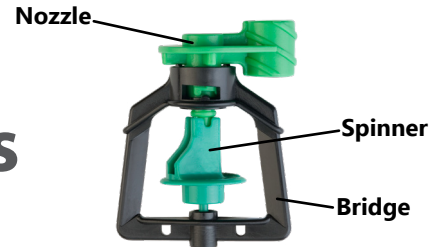

UPSIDE DOWN ASSEMBLY

Complete with Sprinkler (Specify Nozzle and Spinner Color), Anti-Drip, Tube, Weight & Connector.

ITEM#	DESCRIPTION	PRICE
RS70-2	2' Drop Tube	$ 3.00
RS70-3	3' Drop Tube	$ 3.20
RS70-4	4' Drop Tube	$ 3.30
PW-125	Clip-On Weight Only	$ 0.50

Rivulis