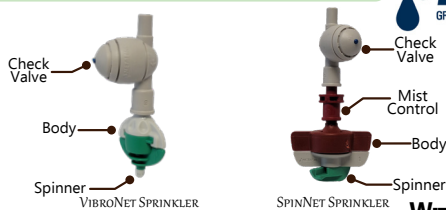

NETAFIM GREENHOUSE SPRINKLER

Netafim SpinNet and VibroNet Sprinklers produce high levels of watering uniformity with drip-less sprinklers specifically designed for a full range of bedding plant applications.

All in row spacing is 3' [4' above crop and 35 PSI or higher.

WITHOUT

ITEM #	CHECK VALVE	DESCRIPTION	SPRAY DIA.	FLOW	PRICE/EA	PRICE/EA
1080	01010	VibroNet Blue Nozzle	3' - 5'	9.2	\$ 3.65	\$ 1.80
5110	05010	VibroNet Green Nozzle	4' - 6'	11.7	\$ 3.65	\$ 1.80
2030	32010	SpinNet Red Body, Red Mist, Blue Spinner	10' - 18'	18.4	\$ 3.65	\$ 1.80
1805	01785	Spin Net Yellow Body, Brown Mist, Gray Spinner	14' - 18'	23.4	\$ 3.65	\$ 1.80
0805	10760	SpinNet Red Body, Red Mist, Green Spinner	18' - 22'	18.4	\$ 3.65	\$ 1.80
4005	13960	SpinNet Brown Body, Brown Mist, Green Spinner	20' - 24'	23.4	\$ 3.65	\$ 1.80

Use #DRIPP or #EZP10 punch tools (Page 40)

SPRINKLER CHECK VALVE ONLY

ITEM #	DESCRIPTION	BAG QTY	PRICE
2987	Blue Tip (Opens @ 22 PSI)	25	\$ 1.85
3005	Purple Tip (Opens @ 30 PSI)	25	\$ 1.85

HANGING TUBE WITH WEIGHT AND ADAPTER